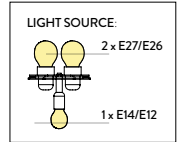

## TABLE LAMP

**BULBS:** 2 X 12W E27 or E26 LED Filament  
+ 1 X 6W E14 or E12 LED Filament

**With:** Two position light switch  
Hand modulated diffusor  
Magnetic System®

**Made of:** Cristalflex® / Lentiflex®