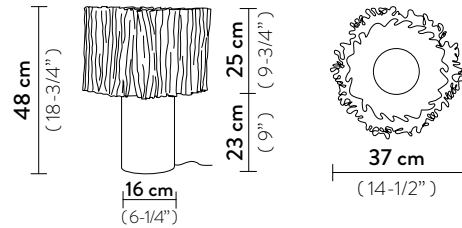

## TABLE LAMP

**BULBS:** 2 X 12W E27 or E26 LED Filament  
+ 1 X 6W E14 or E12 LED Filament

**With:** Two position light switch  
Hand modulated diffusor  
Magnetic System®

**Made of:** Cristalflex® / Lentiflex®