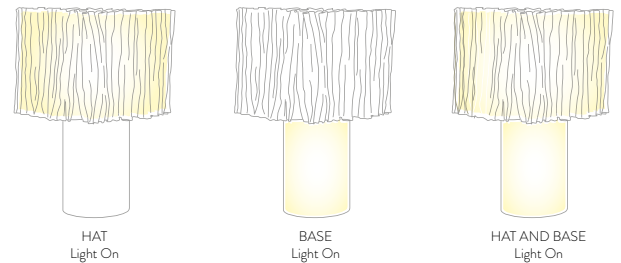

DUAL POSITION ILLUMINATION